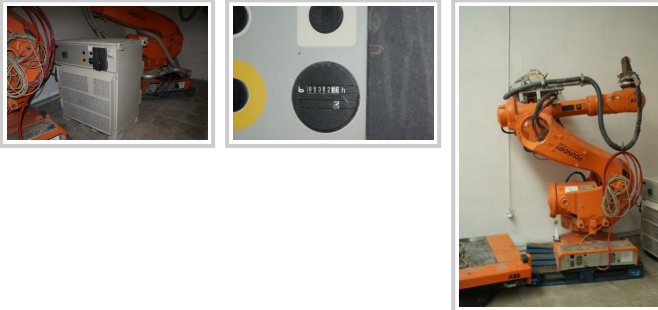

6 axes anthropomorphic robot ABB

General Specifications:

- **Type:** Anthropomorphic robot
- **Manufacturer:** ABB
- **Model:** IRB 6600 M2000.
- **Manufacturing date:** 2005

Images:

Specifications:

Variant: IRB 6600-225/2.55 Type\ B.

Protection: Foundry

Serial number: 66-41201

Year of manufacturing: 31-08-2005

Weight: 1.780 Kg